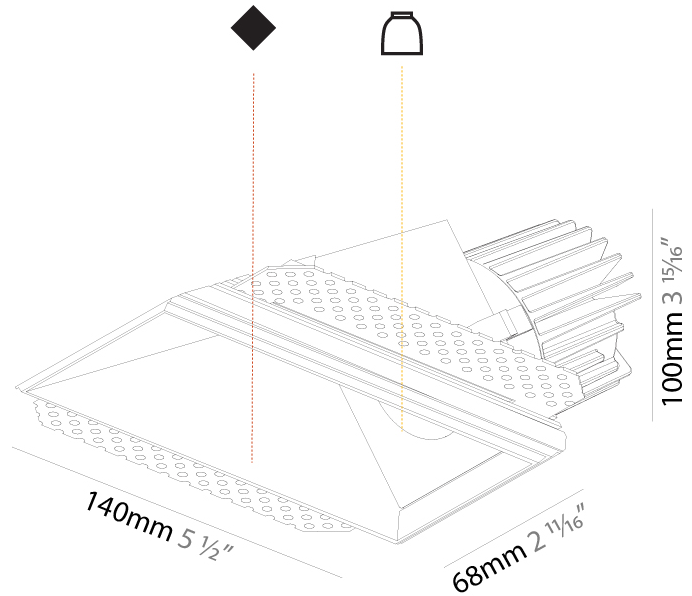

#### PHYSICAL

Shape: Rectangle
Length (mm): 140
Length (in): 5 1/2
Width (mm): 70
Width (in): 2 3/4
Height (mm): 100
Height (in): 3 15/16
Ceiling Thickness (mm): 10 / 12.5 / 15
Ceiling Thickness (in): 3/8 or 1/2 or 9/16
Min. Recessing Depth (mm): 110
Min. Recessing Depth (in): 4 5/16
Light Distribution: Asymmetric
Fixture Finish: SSR / BKV / CWI / CRY / HAB / UFT / ITA / RUA / FTG / MYG / LOD / PUS / FRO / FUP / KIA / POP / BLS / SPG / MEY / GOH / GUM / CHC / COM / ABZ / JAG / OBR / MOS / ROR
Fixture Material: Aluminum Die Cast
Cut-out Measurements: 150mm / 5 7/8" x 85mm / 3 3/8"
Upon Request: Unique Ceiling Thickness

#### RATINGS AND CERTIFICATIONS

Certified By: Certified for North American Standards
IP rating: IP20

150mm x 85mm  
5 7/8" x 3 3/8"

110mm  
4 3/8"

10 | 12 1/2 | 15  
3/8" | 1/2" | 9/16"